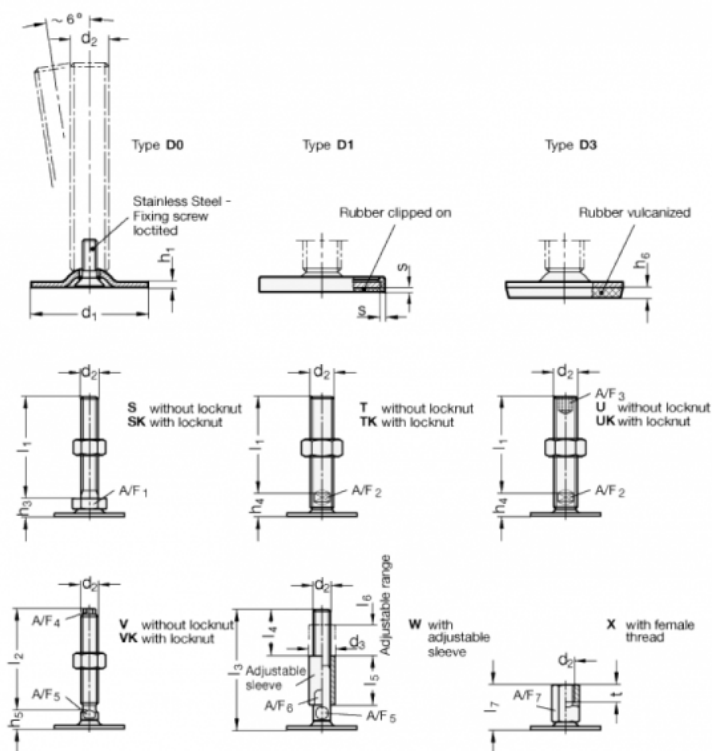

Article number: 204160M16200D1TK  
 Description: E+G levelling foot  
 GN 41-60-M16-200-D1-TK  
 Note: TK With nut, Wrench flat at the bottom

## Measures

- A/F2 = 12
- d1 = 60
- d2 = M16
- h1 = 2.5
- h4 = 17
- h6 =
- h1 = 200
- s = 2